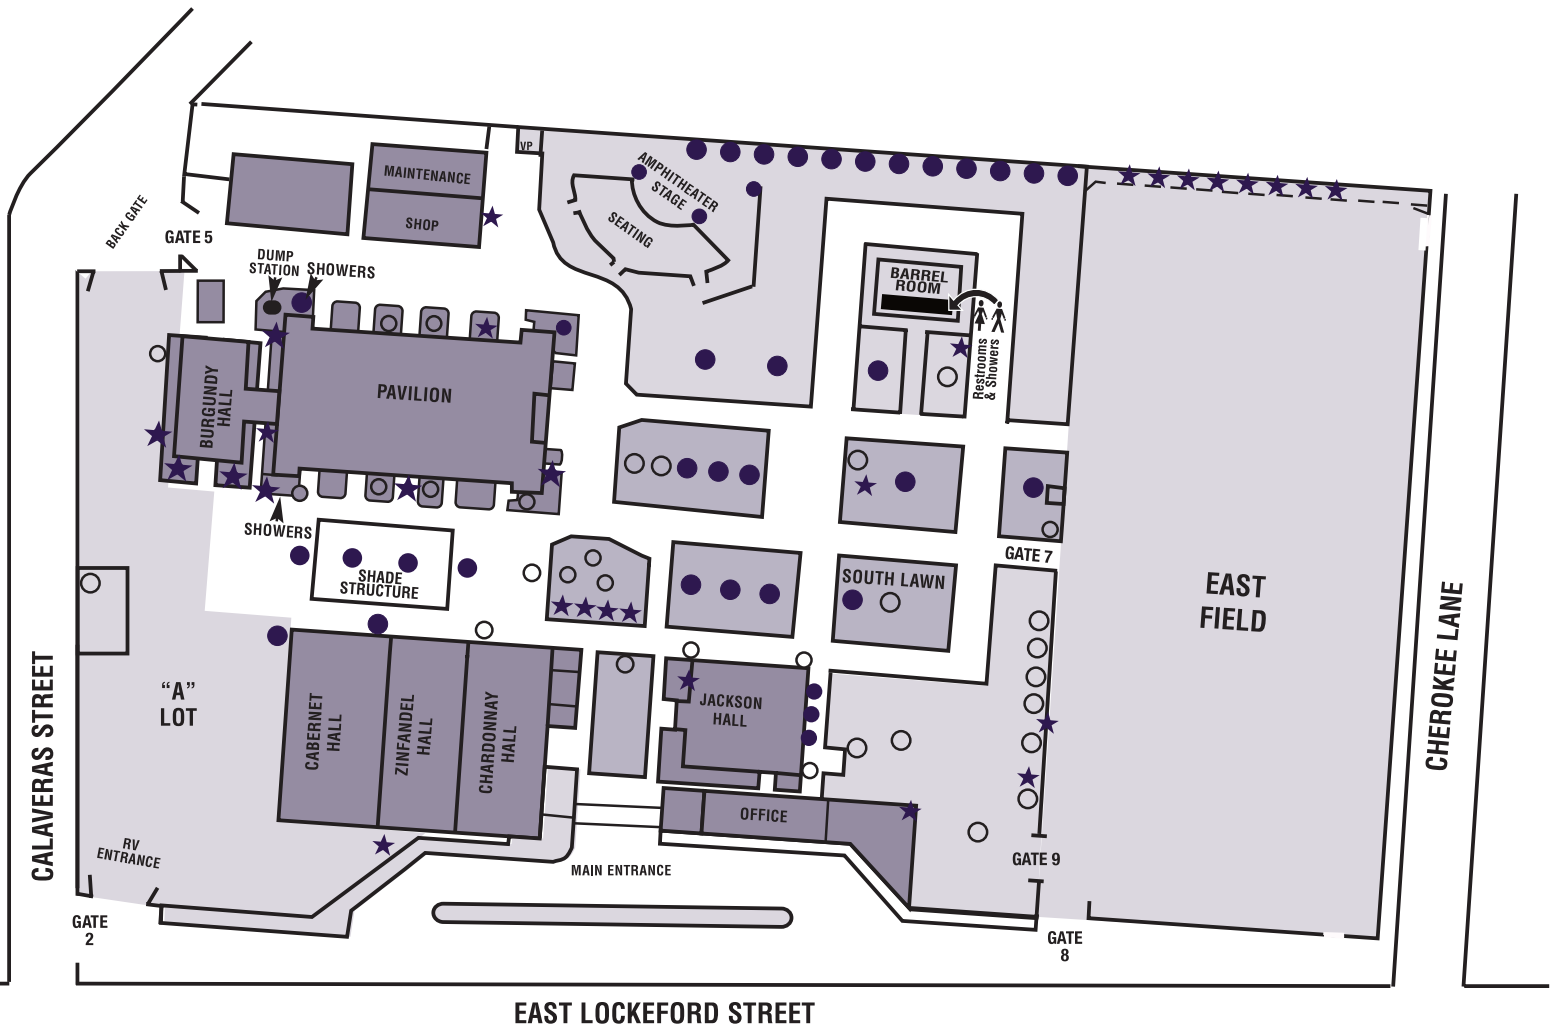

**LODI
GRAPE
FESTIVAL**
AND EVENT CENTER

LODI GRAPE FESTIVAL & EVENT CENTER

413 EAST LOCKFORD STREET • P.O. BOX 848 • LODI, CALIFORNIA 95241
(209) 369-2771 • FAX (209) 369-9185

- ELECTRIC & WATER HOOK-UPS
- ★ WATER ONLY
- ELECTRIC HOOK-UPS ONLY

ALL EMERGENCIES 911